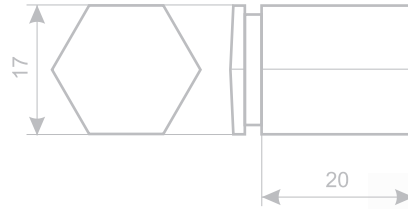

order code

1236

- Ø 11,5mm
- 28°
- 3...8mm
- Ø 9mm

order code

1259

1259

- 17mm
- WA 20mm
- 4...10mm
- Ø 11mm

order code

1260

1260

- 27mm
- WA 25mm
- 5...15mm
- Ø 16mm